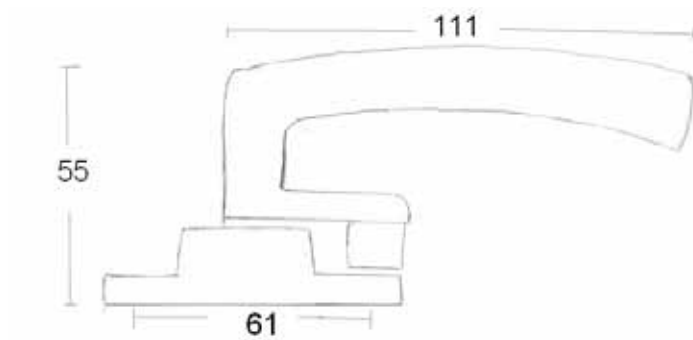

Sliding Door Handles

PEAK
WINDOW FRICTION STAYS

H08 Sliding door/window
handle - clip on

Colour available at your choice!

Tel: (852) 3105 9933 Fax: (852) 3007 4895 E-Mail: info@cylaxltd.com

<http://www.cylaxltd.com> & <http://www.alibaba.com/member/cylax/product.html>