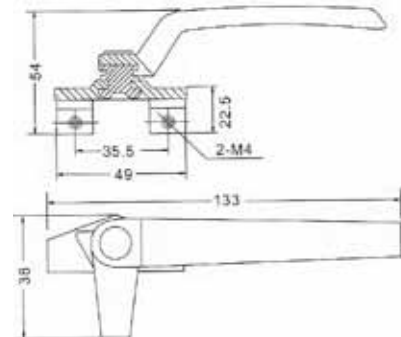

WINDOW FRICTION STAYS

Cam Handles

C701

C702

C703

C704

Cylax Limited

Tel: (852) 3105 9933 Fax: (852) 3007 4895 E-Mail: info@cylaxltd.com