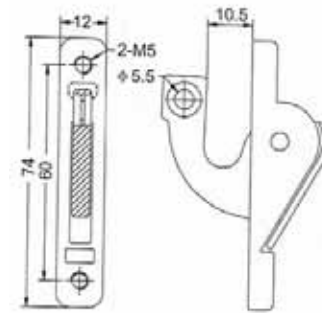

S117

S118

S119

S120

S121

Tel: (852) 3105 9933 Fax: (852) 3007 4895 E-Mail: info@cylaxltd.com

<http://www.cylaxltd.com> & <http://www.alibaba.com/member/cylax/product.html>

Dual Lock Handles

771A

Dual Lock Handle

771B

PEAK

WINDOW FRICTION STAYS

Tel: (852) 3105 9933 Fax: (852) 3007 4895 E-Mail: info@cylaxltd.com

<http://www.cylaxltd.com> & <http://www.alibaba.com/member/cylax/product.html>

PEAK

WINDOW FRICTION STAYS

Cam Handles

C701

C702

C703

C704

Cylax Limited

Tel: (852) 3105 9933 Fax: (852) 3007 4895 E-Mail: info@cylaxltd.com