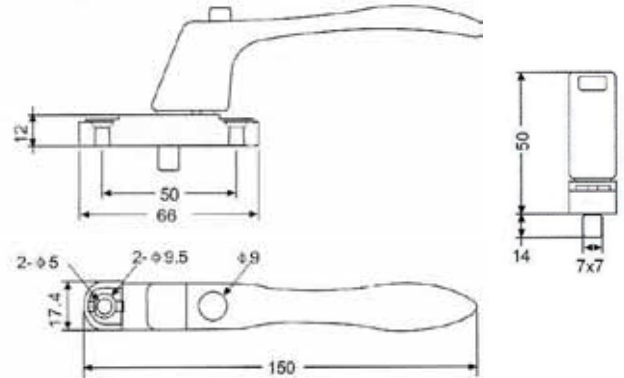

H26P

Tel: (852) 3105 9933 Fax: (852) 3007 4895 E-Mail: info@cylaxltd.com

<http://www.cylaxltd.com> & <http://www.alibaba.com/member/cylax/product.html>

Handles

PEAK WINDOW FRICTION STAYS

H27P

H28P

H29P