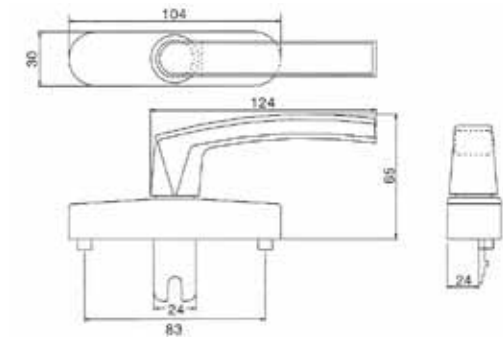

Multi-point Lock Handles

PEAK
WINDOW FRICTION STAYS

HB64

Tel: (852) 3105 9933 Fax: (852) 3007 4895 E-Mail: info@cylaxltd.com

<http://www.cylaxltd.com> & <http://www.alibaba.com/member/cylax/product.html>