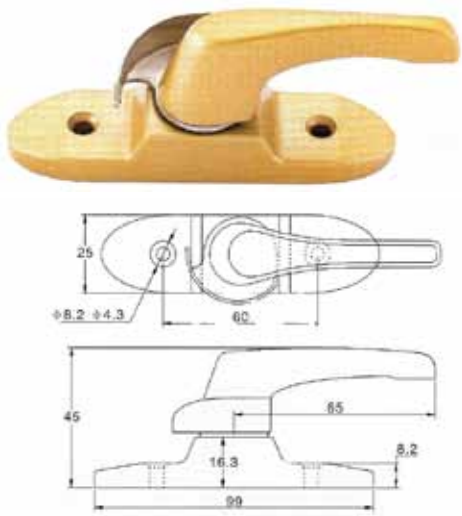

HB59

HB60

HB61

Cylax Limited

Tel: (852) 3105 9933 Fax: (852) 3007 4895 E-Mail: info@cylaxltd.com

<http://www.cylaxltd.com> & <http://www.alibaba.com/member/cylax/product.html>

Multi-point Lock Handles

PEAK
WINDOW FRICTION STAYS

HB62

HB63

HB64

HB65

Tel: (852) 3105 9933 Fax: (852) 3007 4895 E-Mail: info@cylaxltd.com

<http://www.cylaxltd.com> & <http://www.alibaba.com/member/cylax/product.html>

Sash Locks

PEAK WINDOW FRICTION STAYS

S117

S118

S119

S120

S121

Tel: (852) 3105 9933 Fax: (852) 3007 4895 E-Mail: info@cylaxltd.com

<http://www.cylaxltd.com> & <http://www.alibaba.com/member/cylax/product.html>

Dual Lock Handles

771A

Dual Lock Handle

771B

PEAK

WINDOW FRICTION STAYS

Tel: (852) 3105 9933 Fax: (852) 3007 4895 E-Mail: info@cylaxltd.com

<http://www.cylaxltd.com> & <http://www.alibaba.com/member/cylax/product.html>

PEAK