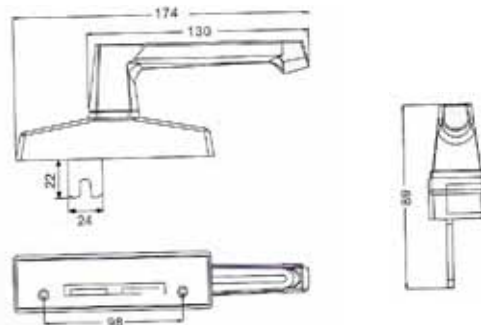

H31P Non-handed 360 degrees turning

H32P

H33P

H34P

Tel: (852) 3105 9933 Fax: (852) 3007 4895 E-Mail: info@cylaxltd.com

<http://www.cylaxltd.com> & <http://www.alibaba.com/member/cylax/product.html>

Multi-point Lock Handles

PEAK
WINDOW FRICTION STAYS

HB50

HB51

HB52

HB53

Tel: (852) 3105 9933 Fax: (852) 3007 4895 E-Mail: info@cylaxltd.com
<http://www.cylaxltd.com> & <http://www.alibaba.com/member/cylax/product.html>

Multi-point Lock Handles