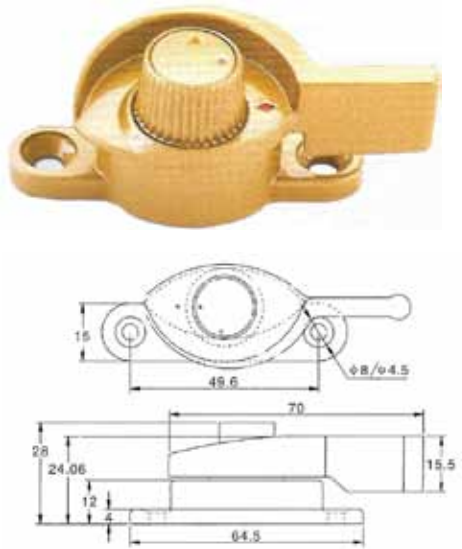

HB59

HB60

HB61

Cylax Limited

Tel: (852) 3105 9933 Fax: (852) 3007 4895 E-Mail: info@cylaxltd.com

<http://www.cylaxltd.com> & <http://www.alibaba.com/member/cylax/product.html>

Multi-point Lock Handles

PEAK
WINDOW FRICTION STAYS

HB62

HB63

HB64

HB65

Tel: (852) 3105 9933 Fax: (852) 3007 4895 E-Mail: info@cylaxltd.com

<http://www.cylaxltd.com> & <http://www.alibaba.com/member/cylax/product.html>

Sash Locks

PEAK WINDOW FRICTION STAYS

S117

S118

S119

S120

S121

Tel: (852) 3105 9933 Fax: (852) 3007 4895 E-Mail: info@cylaxltd.com

<http://www.cylaxltd.com> & <http://www.alibaba.com/member/cylax/product.html>

Dual Lock Handles