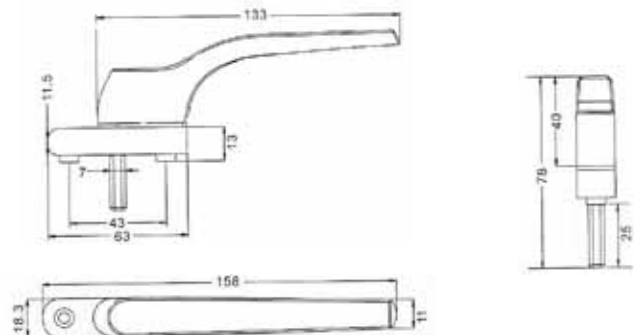

H15P

H16P

H17P

H18P

Tel: (852) 3105 9933 Fax: (852) 3007 4895 E-Mail: info@cylaxltd.com
<http://www.cylaxltd.com> & <http://www.alibaba.com/member/cylax/product.html>

Handles

PEAK WINDOW FRICTION STAYS

H19P