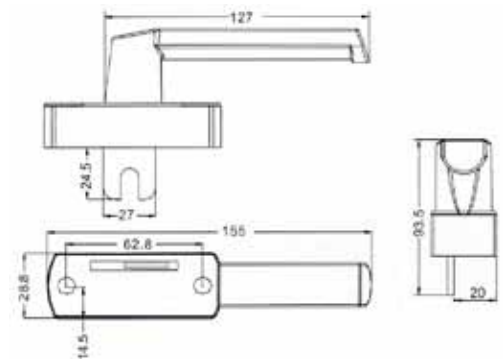

HB62

HB63

HB64

HB65

Tel: (852) 3105 9933 Fax: (852) 3007 4895 E-Mail: info@cylaxltd.com

<http://www.cylaxltd.com> & <http://www.alibaba.com/member/cylax/product.html>

Sash Locks

PEAK WINDOW FRICTION STAYS