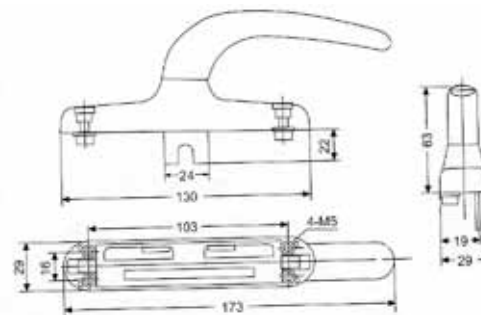

H31P Non-handed 360 degrees turning

H32P

H33P

H34P

Tel: (852) 3105 9933 Fax: (852) 3007 4895 E-Mail: info@cylaxltd.com

<http://www.cylaxltd.com> & <http://www.alibaba.com/member/cylax/product.html>

Multi-point Lock Handles

PEAK
WINDOW FRICTION STAYS

HB50

HB51

HB52

HB53

Tel: (852) 3105 9933 Fax: (852) 3007 4895 E-Mail: info@cylaxltd.com
<http://www.cylaxltd.com> & <http://www.alibaba.com/member/cylax/product.html>

Multi-point Lock Handles