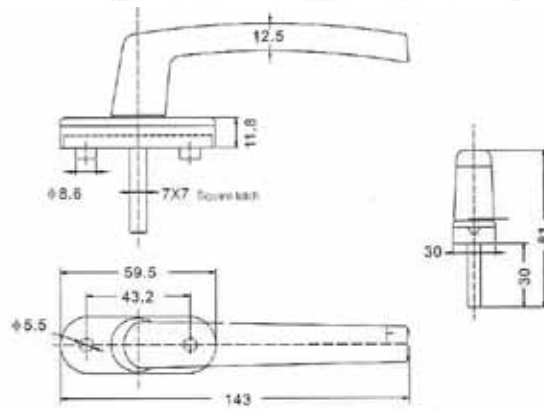

H26P

Tel: (852) 3105 9933 Fax: (852) 3007 4895 E-Mail: info@cylaxltd.com

<http://www.cylaxltd.com> & <http://www.alibaba.com/member/cylax/product.html>

Handles

PEAK WINDOW FRICTION STAYS

H27P

H28P

H29P