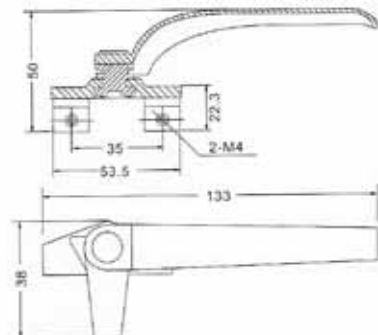

WINDOW FRICTION STAYS

Cam Handles

C701

C702

C703

C704

Cylax Limited

Tel: (852) 3105 9933 Fax: (852) 3007 4895 E-Mail: info@cylaxltd.com