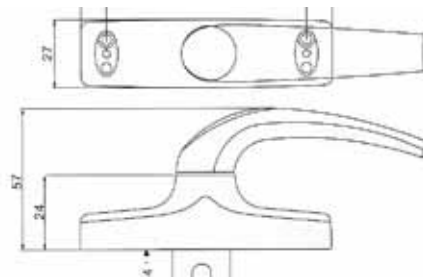

Handles

PEAK WINDOW FRICTION STAYS

H24P

H25P

Tel: (852) 3105 9933 Fax: (852) 3007 4895 E-Mail: info@cylaxltd.com

<http://www.cylaxltd.com> & <http://www.alibaba.com/member/cylax/product.html>