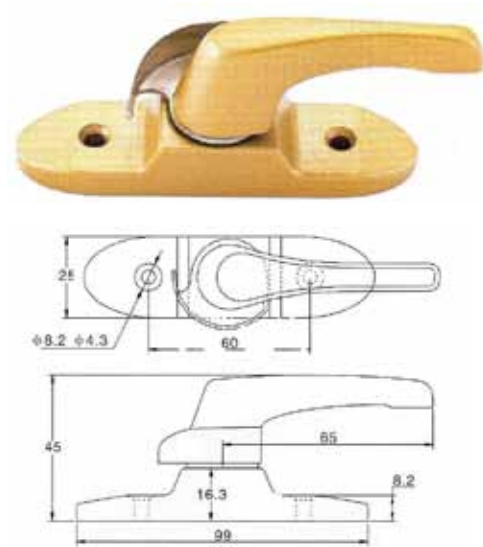

HB59

HB60

HB61

Cylax Limited

Tel: (852) 3105 9933 Fax: (852) 3007 4895 E-Mail: info@cylaxltd.com

<http://www.cylaxltd.com> & <http://www.alibaba.com/member/cylax/product.html>

Multi-point Lock Handles

PEAK
WINDOW FRICTION STAYS

HB62

HB63

HB64

HB65

Tel: (852) 3105 9933 Fax: (852) 3007 4895 E-Mail: info@cylaxltd.com

<http://www.cylaxltd.com> & <http://www.alibaba.com/member/cylax/product.html>

Sash Locks

PEAK WINDOW FRICTION STAYS

S117

S118

S119

S120

S121

Tel: (852) 3105 9933 Fax: (852) 3007 4895 E-Mail: info@cylaxltd.com

<http://www.cylaxltd.com> & <http://www.alibaba.com/member/cylax/product.html>

Dual Lock Handles

771A

Dual Lock Handle

771B

PEAK

WINDOW FRICTION STAYS

Tel: (852) 3105 9933 Fax: (852) 3007 4895 E-Mail: info@cylaxltd.com

<http://www.cylaxltd.com> & <http://www.alibaba.com/member/cylax/product.html>

PEAK