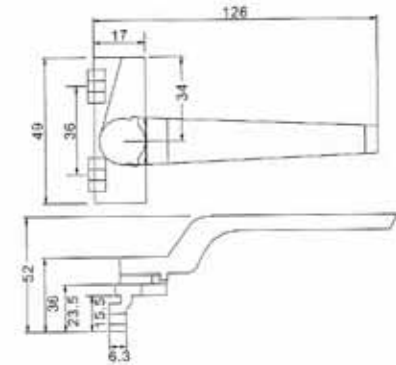

PEAK

WINDOW FRICTION STAYS

Cam Handles

C701

C702

C703

C704

Cylax Limited

Tel: (852) 3105 9933 Fax: (852) 3007 4895 E-Mail: info@cylaxltd.com

<http://www.cylaxltd.com> & <http://www.alibaba.com/member/cylax/product.html>