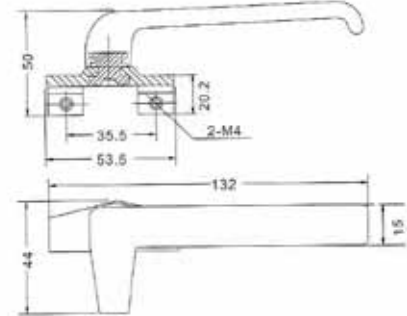

PEAK

WINDOW FRICTION STAYS

Cam Handles

C701