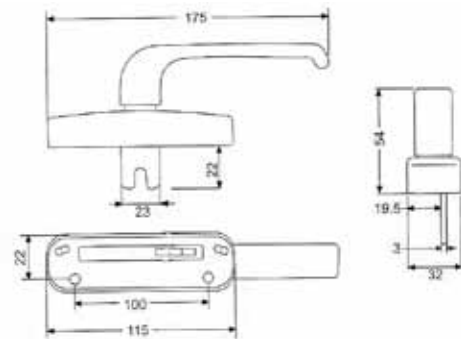

PEAK
WINDOW FRICTION STAYS

HB50

HB51

HB52

HB53

Tel: (852) 3105 9933 Fax: (852) 3007 4895 E-Mail: info@cylaxltd.com
<http://www.cylaxltd.com> & <http://www.alibaba.com/member/cylax/product.html>

Multi-point Lock Handles

PEAK WINDOW FRICTION STAYS

HB54

HB55

HB56

HB57

Multi-point Lock Handles

HB58

PEAK WINDOW FRICTION STAYS