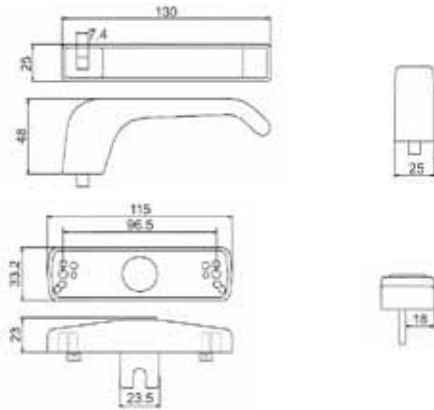

Multi-point Lock Handles

PEAK WINDOW FRICTION STAYS

HB54