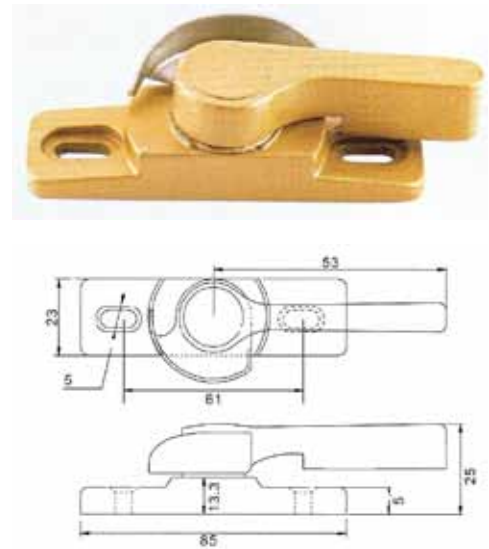

HB59

HB60

HB61

Cylax Limited

Tel: (852) 3105 9933 Fax: (852) 3007 4895 E-Mail: info@cylaxltd.com

<http://www.cylaxltd.com> & <http://www.alibaba.com/member/cylax/product.html>

Multi-point Lock Handles

PEAK
WINDOW FRICTION STAYS

HB62

HB63

HB64

HB65

Tel: (852) 3105 9933 Fax: (852) 3007 4895 E-Mail: info@cylaxltd.com

<http://www.cylaxltd.com> & <http://www.alibaba.com/member/cylax/product.html>

Sash Locks

PEAK WINDOW FRICTION STAYS

S117

S118

S119

S120

S121

Tel: (852) 3105 9933 Fax: (852) 3007 4895 E-Mail: info@cylaxltd.com

<http://www.cylaxltd.com> & <http://www.alibaba.com/member/cylax/product.html>

Dual Lock Handles