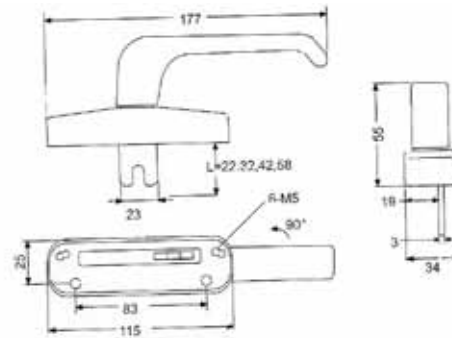

Multi-point Lock Handles

PEAK
WINDOW FRICTION STAYS

HB50