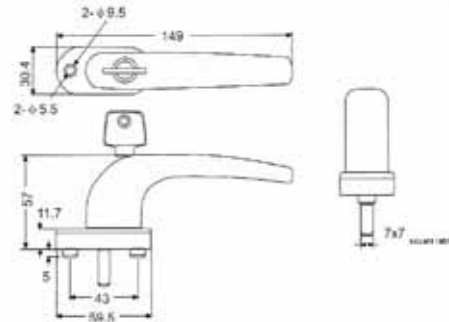

Handles

PEAK WINDOW FRICTION STAYS

H23P