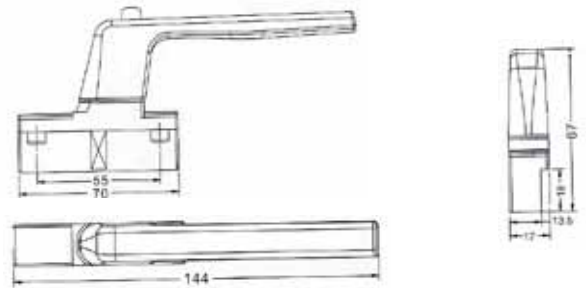

Handles

PEAK WINDOW FRICTION STAYS

H10P