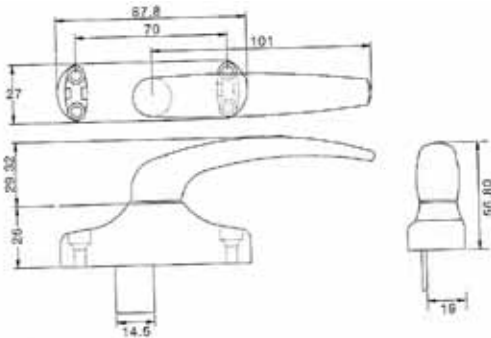

H31P Non-handed 360 degrees turning

H32P

H33P

H34P

Tel: (852) 3105 9933 Fax: (852) 3007 4895 E-Mail: info@cylaxltd.com

<http://www.cylaxltd.com> & <http://www.alibaba.com/member/cylax/product.html>

Multi-point Lock Handles

PEAK
WINDOW FRICTION STAYS

HB50

HB51

HB52

HB53

Tel: (852) 3105 9933 Fax: (852) 3007 4895 E-Mail: info@cylaxltd.com
<http://www.cylaxltd.com> & <http://www.alibaba.com/member/cylax/product.html>

Multi-point Lock Handles