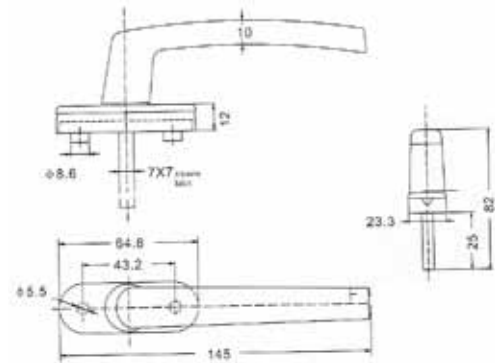

Handles

PEAK WINDOW FRICTION STAYS

H10P

H12P