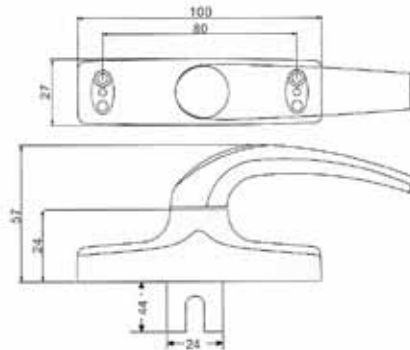

H26P

Tel: (852) 3105 9933 Fax: (852) 3007 4895 E-Mail: info@cylaxltd.com

<http://www.cylaxltd.com> & <http://www.alibaba.com/member/cylax/product.html>

Handles

PEAK WINDOW FRICTION STAYS

H27P

H28P

H29P