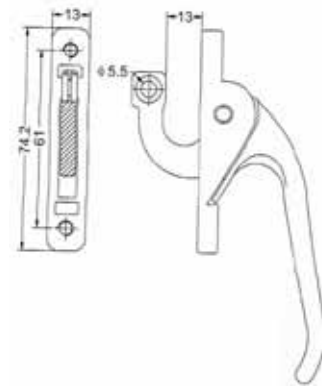

S117

S118

S119

S120

S121

Tel: (852) 3105 9933 Fax: (852) 3007 4895 E-Mail: info@cylaxltd.com

<http://www.cylaxltd.com> & <http://www.alibaba.com/member/cylax/product.html>

Dual Lock Handles

771A

Dual Lock Handle

771B

PEAK

WINDOW FRICTION STAYS

Tel: (852) 3105 9933 Fax: (852) 3007 4895 E-Mail: info@cylaxltd.com

<http://www.cylaxltd.com> & <http://www.alibaba.com/member/cylax/product.html>

PEAK

WINDOW FRICTION STAYS

Cam Handles

C701

C702

C703

C704

Cylax Limited

Tel: (852) 3105 9933 Fax: (852) 3007 4895 E-Mail: info@cylaxltd.com