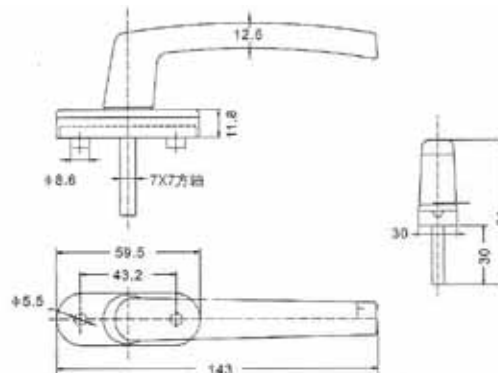

Handles

PEAK WINDOW FRICTION STAYS

H21P

H22P