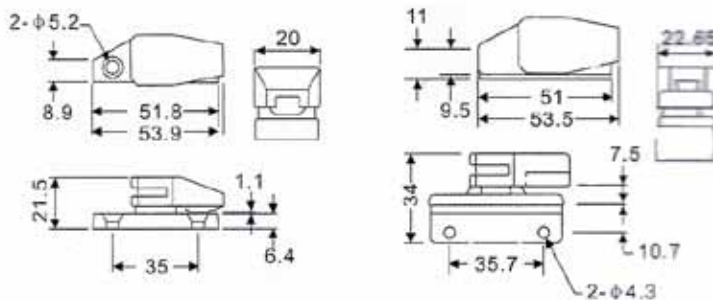

Cam Handles

C701

PEAK
WINDOW FRICTION STAYS

C705