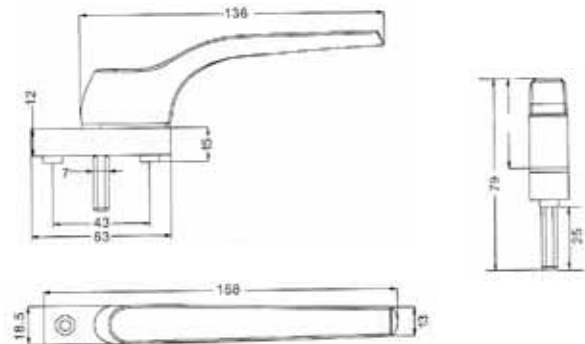

H15P

H16P

H17P

H18P

Tel: (852) 3105 9933 Fax: (852) 3007 4895 E-Mail: info@cylaxltd.com
<http://www.cylaxltd.com> & <http://www.alibaba.com/member/cylax/product.html>

Handles

PEAK WINDOW FRICTION STAYS

H19P