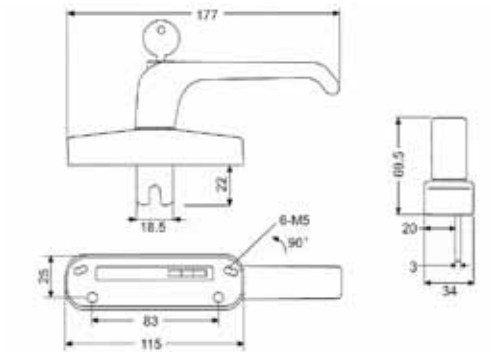

Multi-point Lock Handles

PEAK WINDOW FRICTION STAYS

HB55