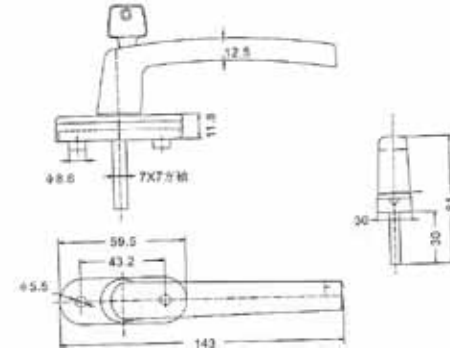

H26P

Tel: (852) 3105 9933 Fax: (852) 3007 4895 E-Mail: info@cylaxltd.com

<http://www.cylaxltd.com> & <http://www.alibaba.com/member/cylax/product.html>

Handles

PEAK WINDOW FRICTION STAYS

H27P

H28P

H29P

H30P

Tel: (852) 3105 9933 Fax: (852) 3007 4895 E-Mail: info@cylaxltd.com
<http://www.cylaxltd.com> & <http://www.alibaba.com/member/cylax/product.html>

Handle/Multi-point Lock Handles

PEAK
WINDOW FRICTION STAYS

H31P Non-handed 360 degrees turning

H32P

H33P

H34P

Tel: (852) 3105 9933 Fax: (852) 3007 4895 E-Mail: info@cylaxltd.com

<http://www.cylaxltd.com> & <http://www.alibaba.com/member/cylax/product.html>

Multi-point Lock Handles