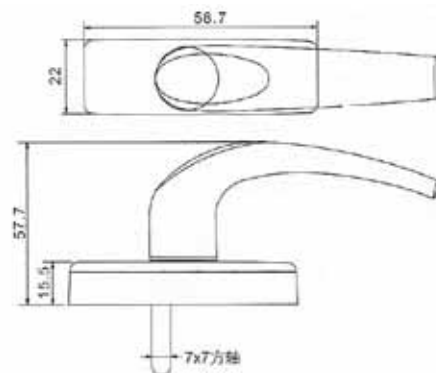

H26P

Tel: (852) 3105 9933 Fax: (852) 3007 4895 E-Mail: info@cylaxltd.com

<http://www.cylaxltd.com> & <http://www.alibaba.com/member/cylax/product.html>

Handles

PEAK WINDOW FRICTION STAYS

H27P

H28P

H29P