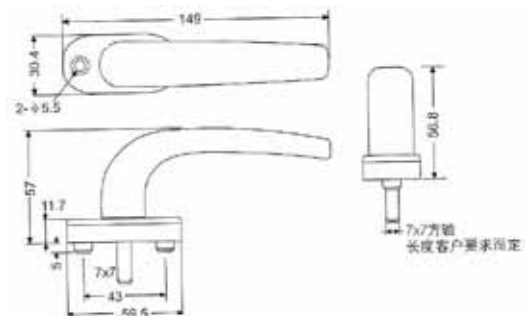

Handles

PEAK WINDOW FRICTION STAYS

H10P

H13P