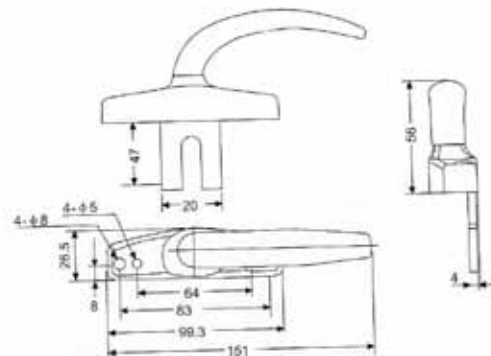

H30P

Tel: (852) 3105 9933 Fax: (852) 3007 4895 E-Mail: info@cylaxltd.com
<http://www.cylaxltd.com> & <http://www.alibaba.com/member/cylax/product.html>

Handle/Multi-point Lock Handles

PEAK
WINDOW FRICTION STAYS

H31P Non-handed 360 degrees turning

H32P

H33P

H34P

Tel: (852) 3105 9933 Fax: (852) 3007 4895 E-Mail: info@cylaxltd.com

<http://www.cylaxltd.com> & <http://www.alibaba.com/member/cylax/product.html>

Multi-point Lock Handles