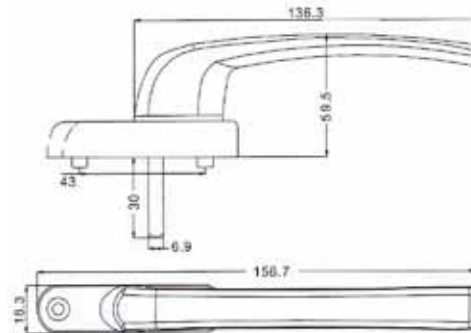

Handles

PEAK WINDOW FRICTION STAYS

H20P

H21P