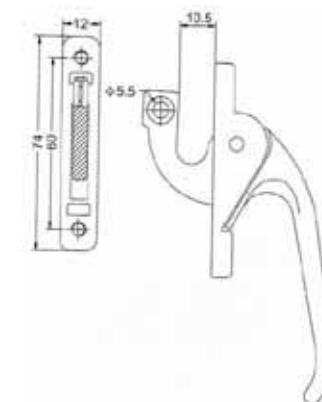

S117

S118

S119

S120

S121

Tel: (852) 3105 9933 Fax: (852) 3007 4895 E-Mail: info@cylaxltd.com

<http://www.cylaxltd.com> & <http://www.alibaba.com/member/cylax/product.html>

Dual Lock Handles

771A

Dual Lock Handle

771B

PEAK

WINDOW FRICTION STAYS

Tel: (852) 3105 9933 Fax: (852) 3007 4895 E-Mail: info@cylaxltd.com

<http://www.cylaxltd.com> & <http://www.alibaba.com/member/cylax/product.html>

PEAK

WINDOW FRICTION STAYS

Cam Handles

C701

C702

C703

C704

Cylax Limited

Tel: (852) 3105 9933 Fax: (852) 3007 4895 E-Mail: info@cylaxltd.com