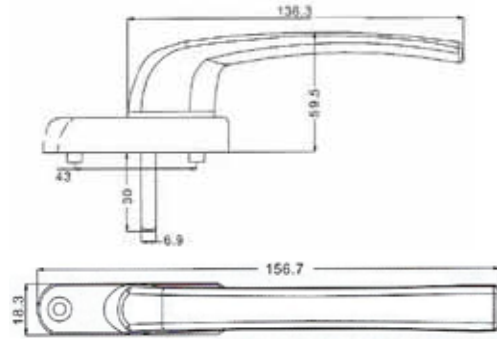

H26P

Tel: (852) 3105 9933 Fax: (852) 3007 4895 E-Mail: info@cylaxltd.com

<http://www.cylaxltd.com> & <http://www.alibaba.com/member/cylax/product.html>

Handles

PEAK WINDOW FRICTION STAYS

H27P

H28P

H29P