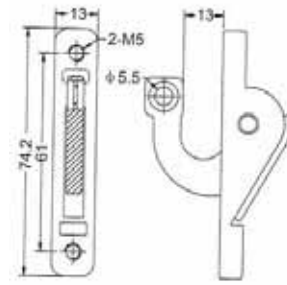

S117

S118

S119

S120

S121

Tel: (852) 3105 9933 Fax: (852) 3007 4895 E-Mail: info@cylaxltd.com

<http://www.cylaxltd.com> & <http://www.alibaba.com/member/cylax/product.html>

Dual Lock Handles

771A

Dual Lock Handle

771B

PEAK

WINDOW FRICTION STAYS

Tel: (852) 3105 9933 Fax: (852) 3007 4895 E-Mail: info@cylaxltd.com

<http://www.cylaxltd.com> & <http://www.alibaba.com/member/cylax/product.html>

PEAK

WINDOW FRICTION STAYS

Cam Handles

C701

C702

C703

C704

Cylax Limited

Tel: (852) 3105 9933 Fax: (852) 3007 4895 E-Mail: info@cylaxltd.com