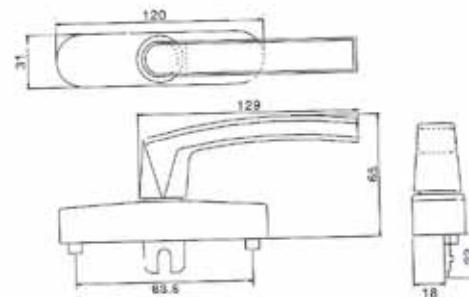

H31P Non-handed 360 degrees turning

H32P

H33P

H34P

Tel: (852) 3105 9933 Fax: (852) 3007 4895 E-Mail: info@cylaxltd.com

<http://www.cylaxltd.com> & <http://www.alibaba.com/member/cylax/product.html>

Multi-point Lock Handles

PEAK
WINDOW FRICTION STAYS

HB50

HB51

HB52

HB53

Tel: (852) 3105 9933 Fax: (852) 3007 4895 E-Mail: info@cylaxltd.com
<http://www.cylaxltd.com> & <http://www.alibaba.com/member/cylax/product.html>

Multi-point Lock Handles