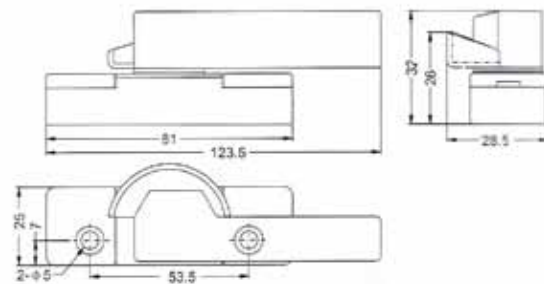

S117

S118

S119

S120

S121

Tel: (852) 3105 9933 Fax: (852) 3007 4895 E-Mail: info@cylaxltd.com

<http://www.cylaxltd.com> & <http://www.alibaba.com/member/cylax/product.html>

Dual Lock Handles