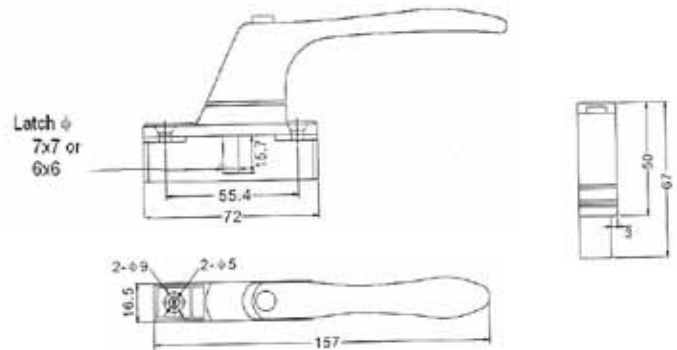

Handles

PEAK WINDOW FRICTION STAYS

H10P