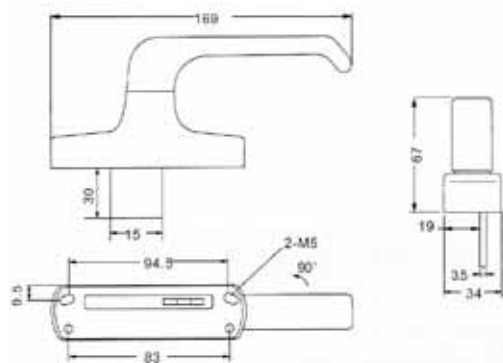

Multi-point Lock Handles

PEAK
WINDOW FRICTION STAYS

HB63

Tel: (852) 3105 9933 Fax: (852) 3007 4895 E-Mail: info@cylaxltd.com

<http://www.cylaxltd.com> & <http://www.alibaba.com/member/cylax/product.html>