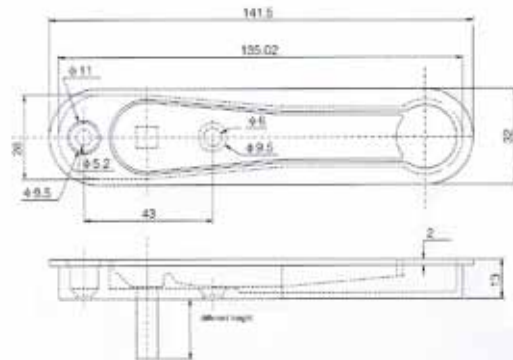

Handles

PEAK WINDOW FRICTION STAYS

H21P